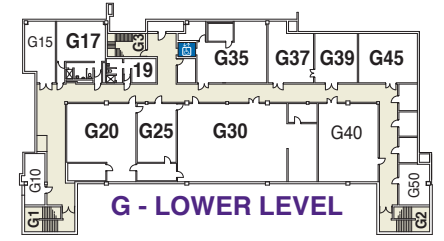

Hennepin Technical College™

Brooklyn Park Campus

9000 Brooklyn Blvd.
Brooklyn Park, MN 55445
952-995-1300

www.hennepintech.edu

Indoor Walking Routes
Twice around the 1st floor
C-loop = 1/4 mile →

Twice around the 2nd floor route including stairs
= over 1/4 mile →

HANDICAP PARKING STUDENT LOT 2

HANDICAP PARKING STUDENT LOT 4

HANDICAP PARKING

	ELEVATOR
	AED LOCATIONS