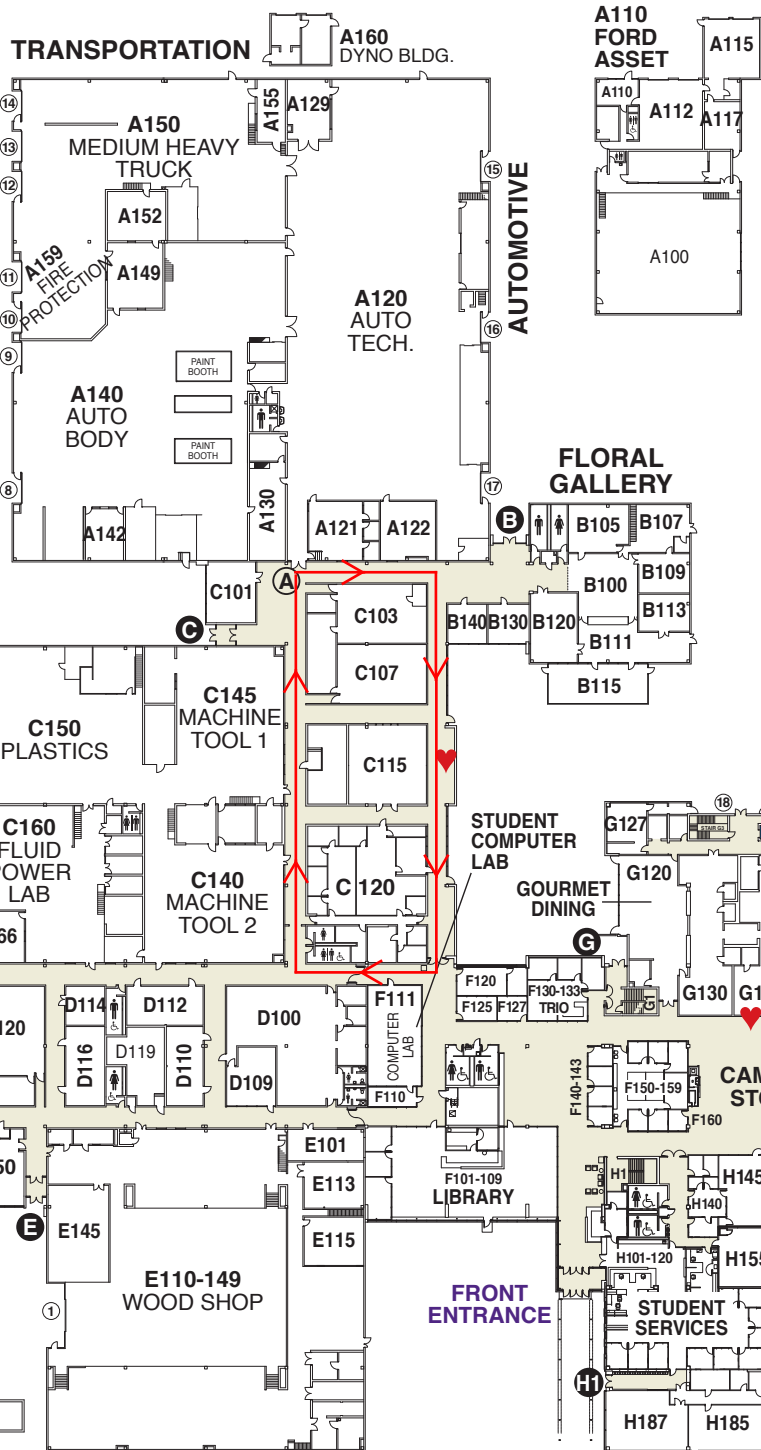

Hennepin Technical College™

Brooklyn Park Campus

9000 Brooklyn Blvd.
Brooklyn Park, MN 55445
952-995-1300

www.hennepintech.edu

Indoor Walking Routes
Twice around the 1st floor
C-loop = 1/4 mile →

Twice around the 2nd floor route including stairs
= over 1/4 mile →

HANDICAP PARKING STUDENT LOT 2

HANDICAP PARKING STUDENT LOT 4

HANDICAP PARKING

	ELEVATOR
	AED LOCATIONS