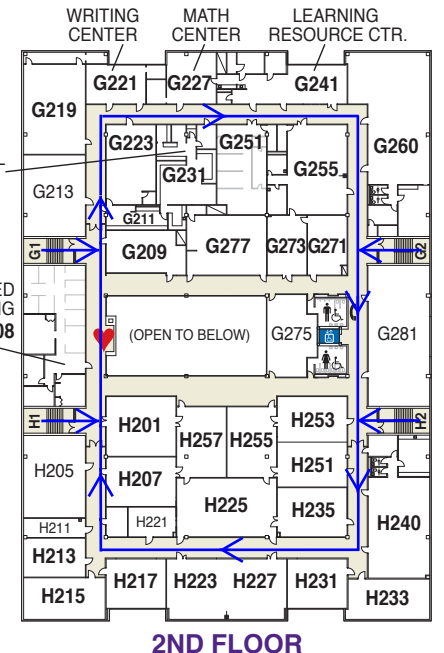

Hennepin Technical College™

Brooklyn Park Campus

9000 Brooklyn Blvd.
Brooklyn Park, MN 55445
952-995-1300

www.hennepintech.edu

Indoor Walking Routes
Twice around the 1st floor
C-loop = 1/4 mile →

Twice around the 2nd floor route including stairs
= over 1/4 mile →

HANDICAP PARKING STUDENT LOT 2

HANDICAP PARKING STUDENT LOT 4

HANDICAP PARKING

	ELEVATOR
	AED LOCATIONS