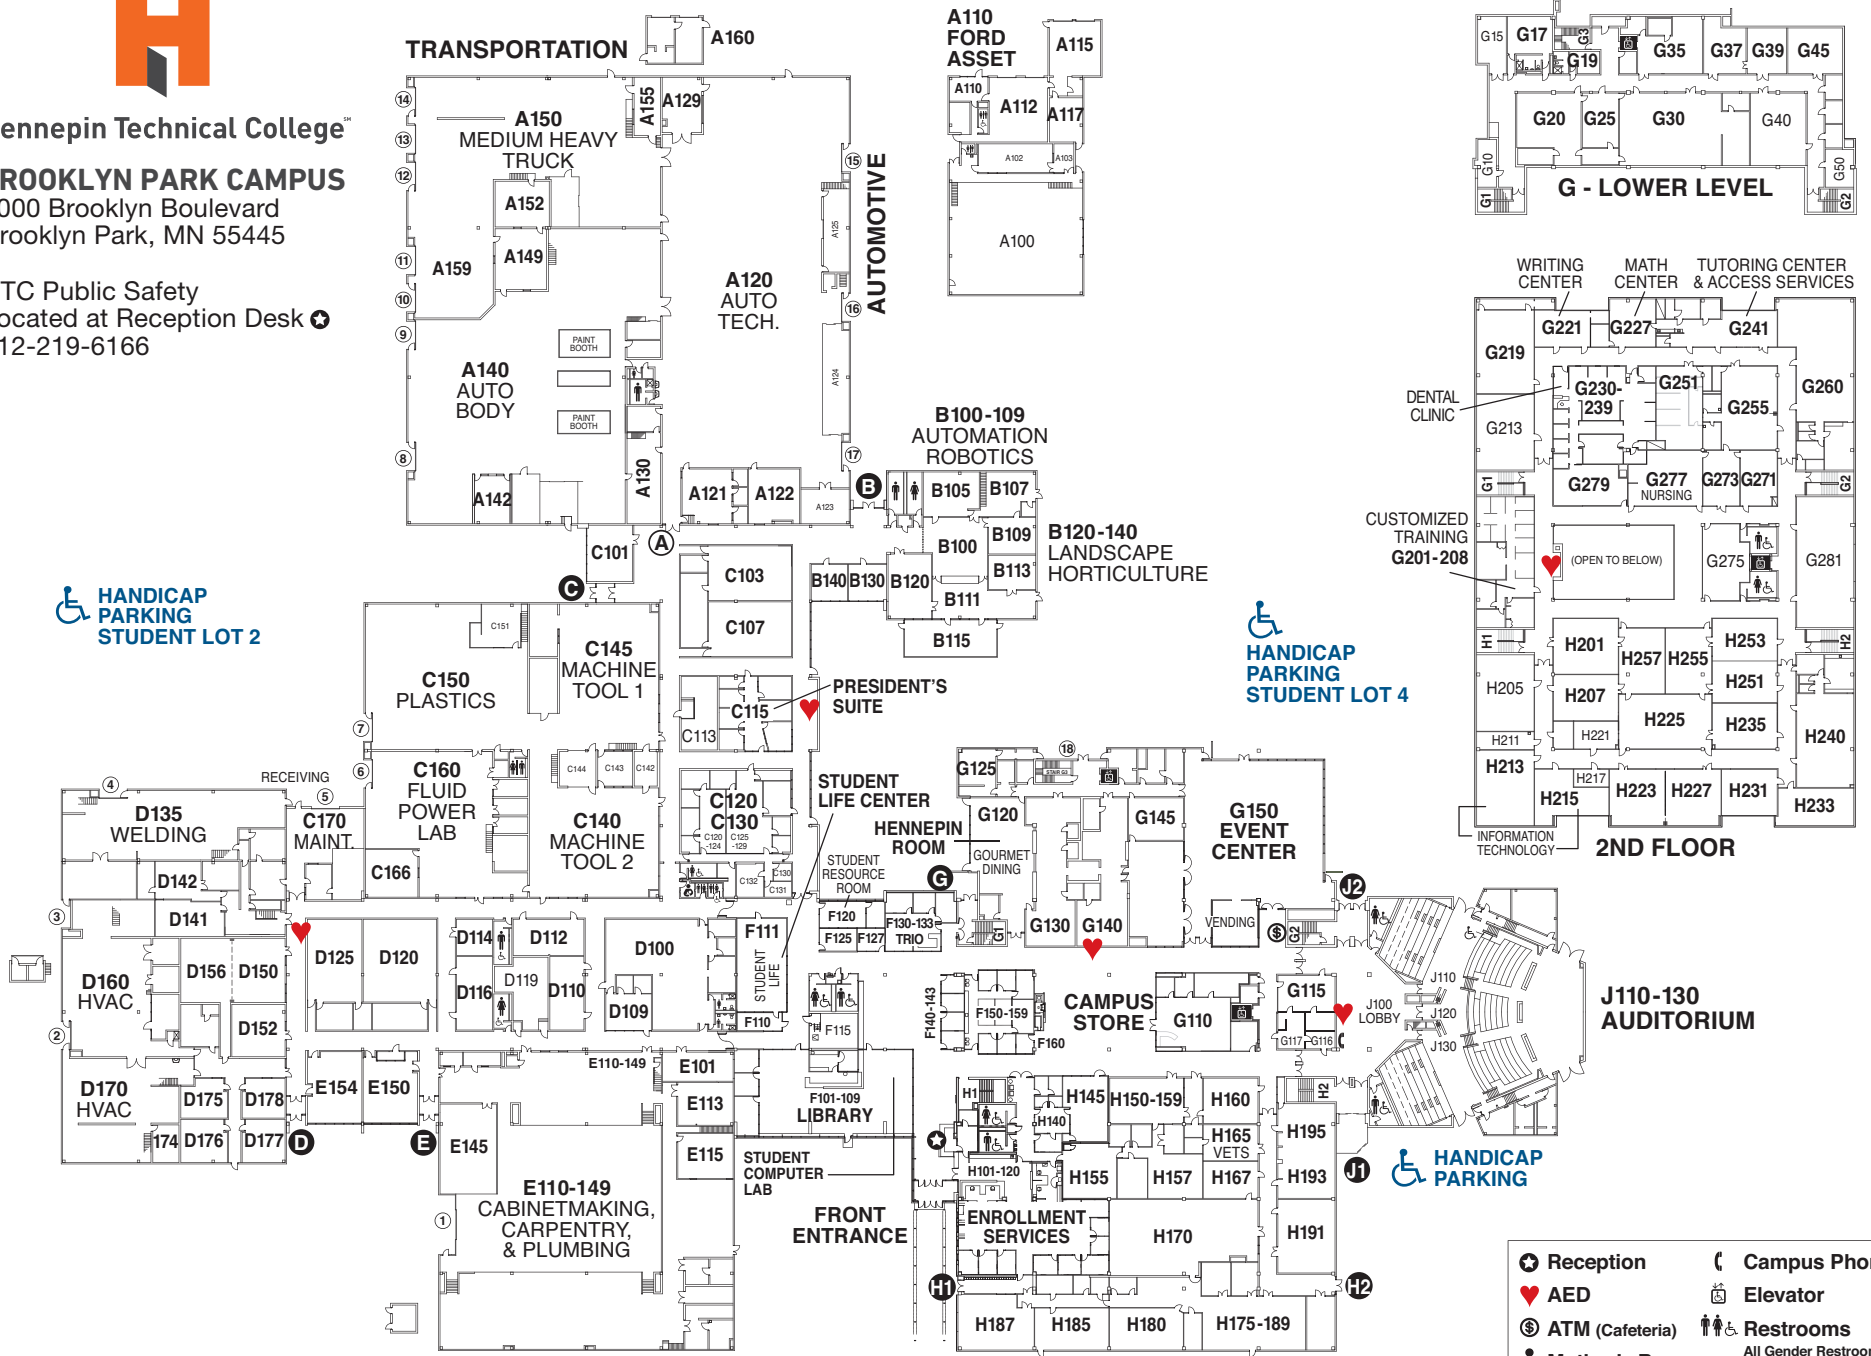

## BROOKLYN PARK CAMPUS

9000 Brooklyn Boulevard  
Brooklyn Park, MN 55445

HTC Public Safety  
Located at Reception Desk  
612-219-6166

**HANDICAP PARKING STUDENT LOT 2**

**HANDICAP PARKING STUDENT LOT 4**

**HANDICAP PARKING**

- Reception
- Campus Phone
- AED
- Elevator
- ATM (Cafeteria)
- Restrooms
- Mother's Room
- All Gender Restrooms by C130

Public Safety and  
Police Science Center

Hennepin Technical College™

**BROOKLYN PARK CAMPUS**  
9000 Brooklyn Boulevard  
Brooklyn Park, MN 55445

 **HANDICAP PARKING LOCATIONS**