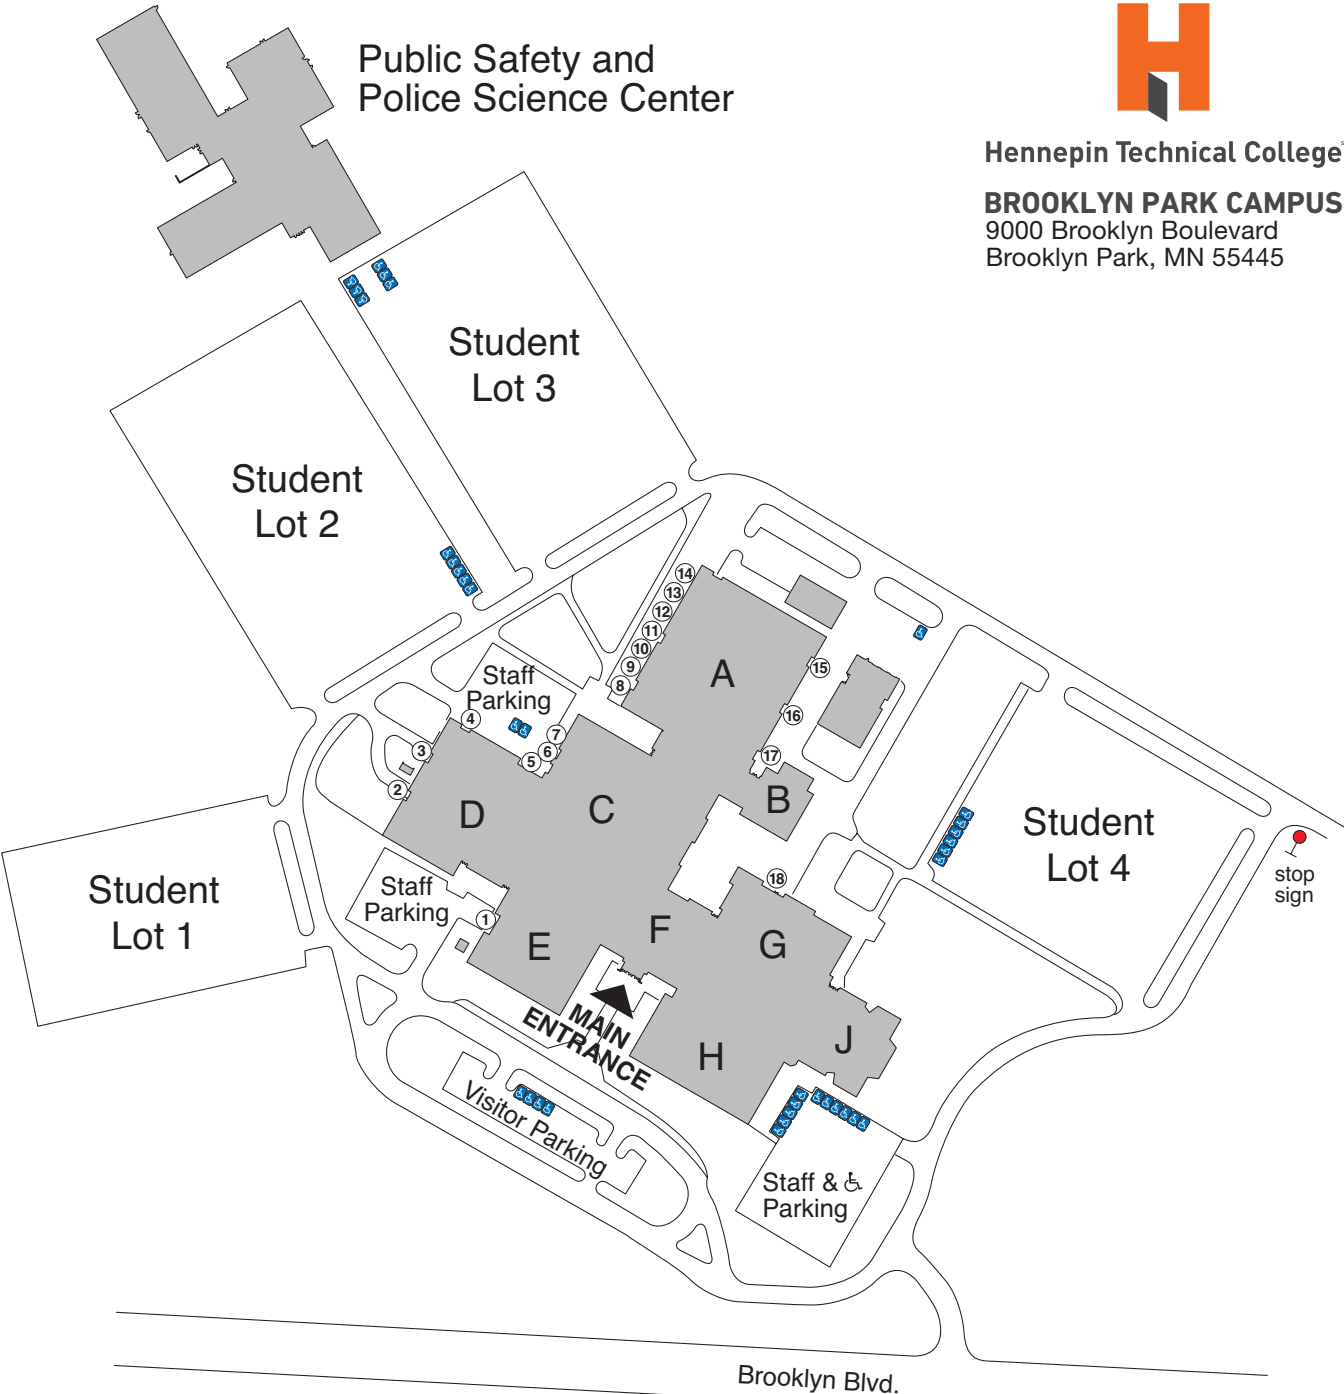

## BROOKLYN PARK CAMPUS

9000 Brooklyn Boulevard  
Brooklyn Park, MN 55445

HTC Public Safety  
Located at Reception Desk  
612-219-6166

**HANDICAP PARKING STUDENT LOT 2**

**HANDICAP PARKING STUDENT LOT 4**

**HANDICAP PARKING**

- Reception
- Campus Phone
- AED
- Elevator
- ATM (Cafeteria)
- Restrooms
- Mother's Room
- All Gender Restrooms by C130

Public Safety and  
Police Science Center

Hennepin Technical College™

**BROOKLYN PARK CAMPUS**  
9000 Brooklyn Boulevard  
Brooklyn Park, MN 55445

 **HANDICAP PARKING LOCATIONS**