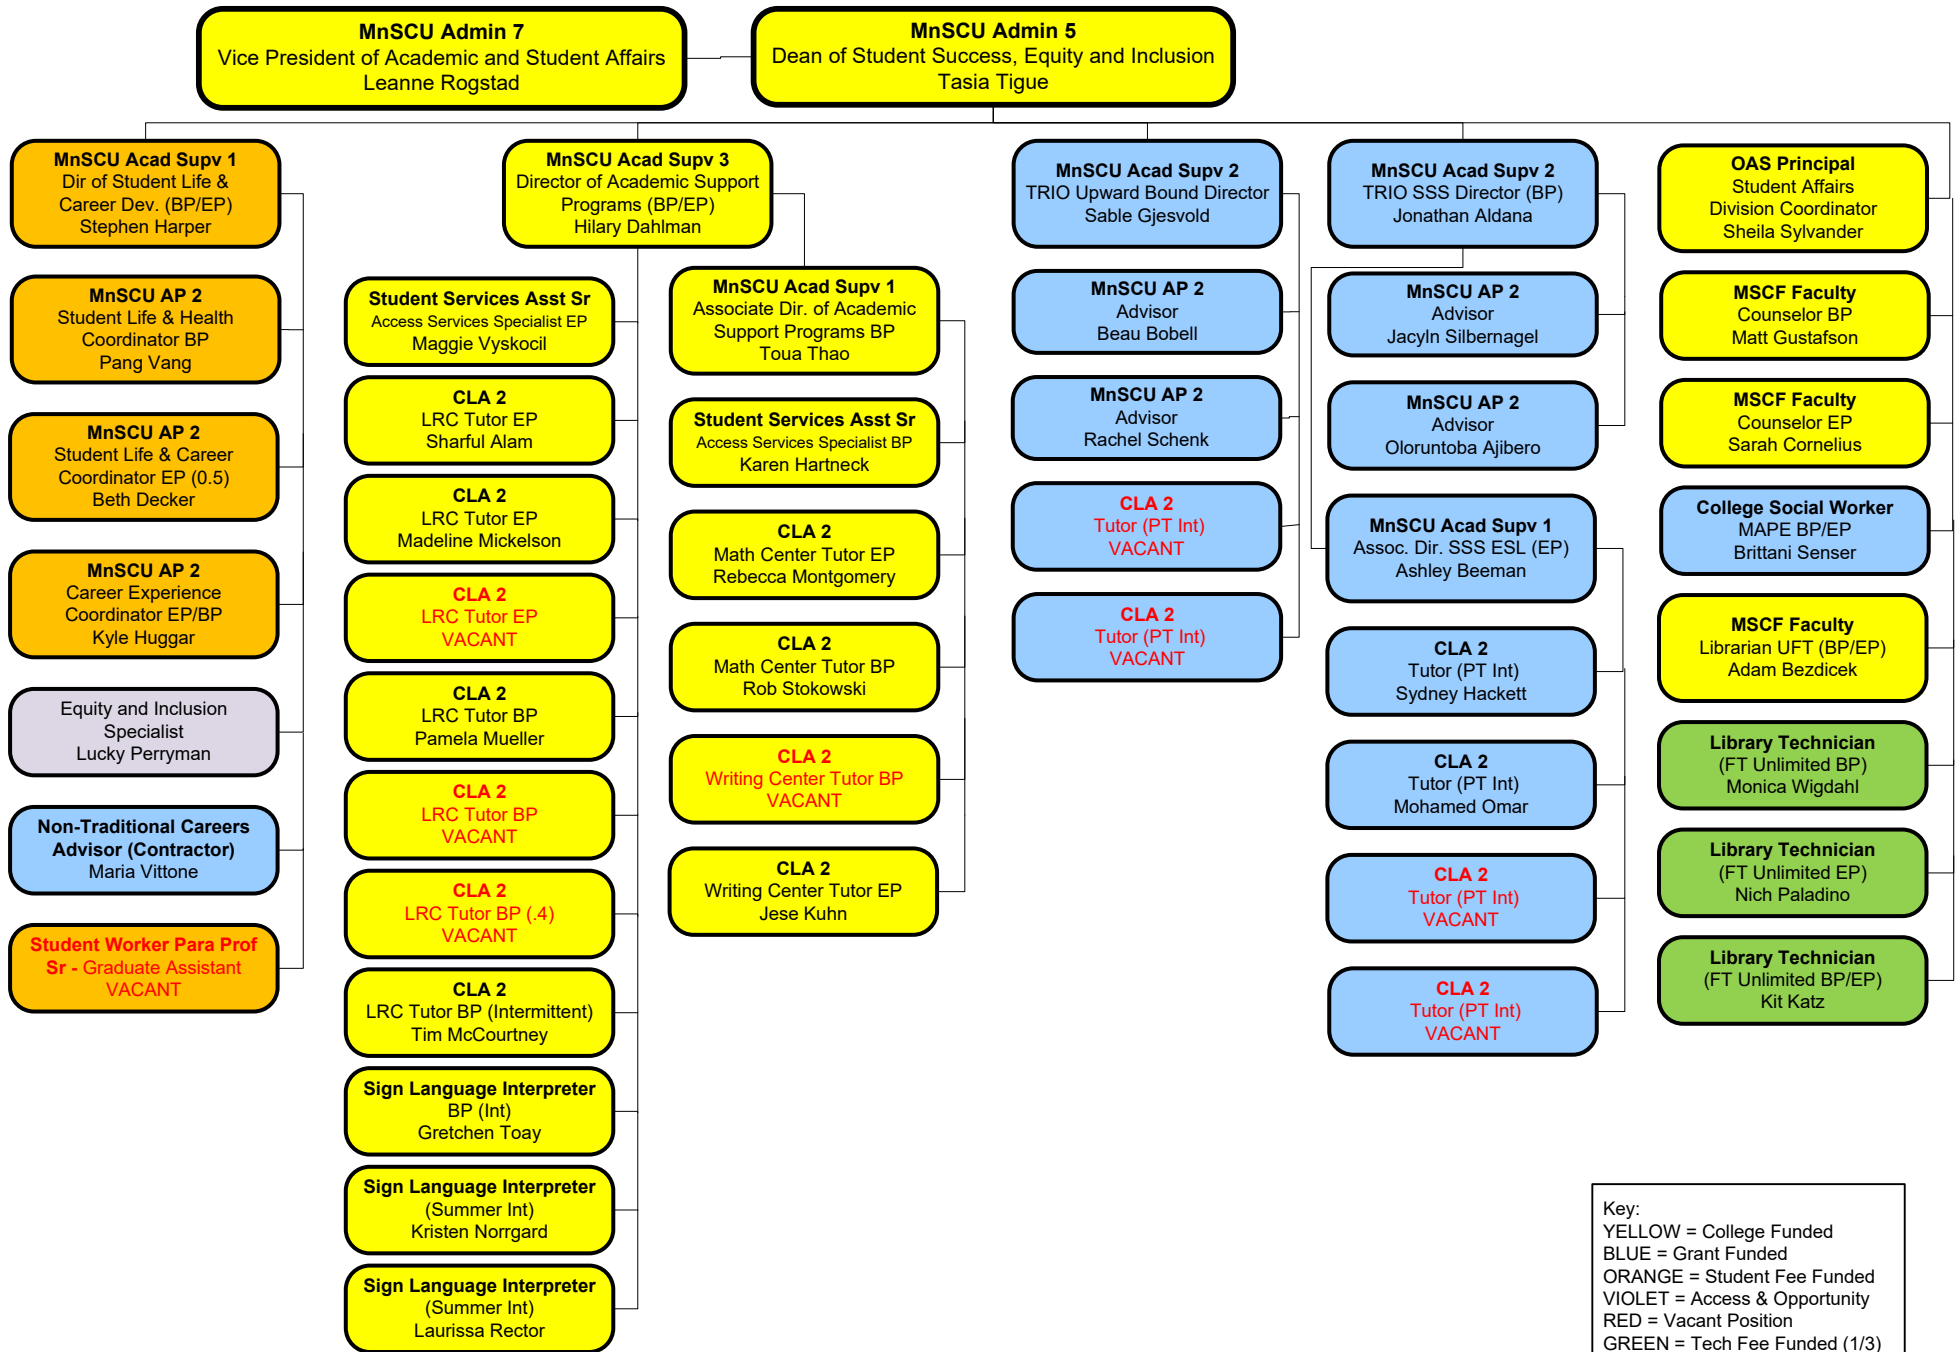

Hennepin Technical College Organizational Chart for Student Services

Key:
 YELLOW = College Funded
 BLUE = Grant Funded
 ORANGE = Student Fee Funded
 VIOLET = Access & Opportunity
 RED = Vacant Position
 GREEN = Tech Fee Funded (1/3)