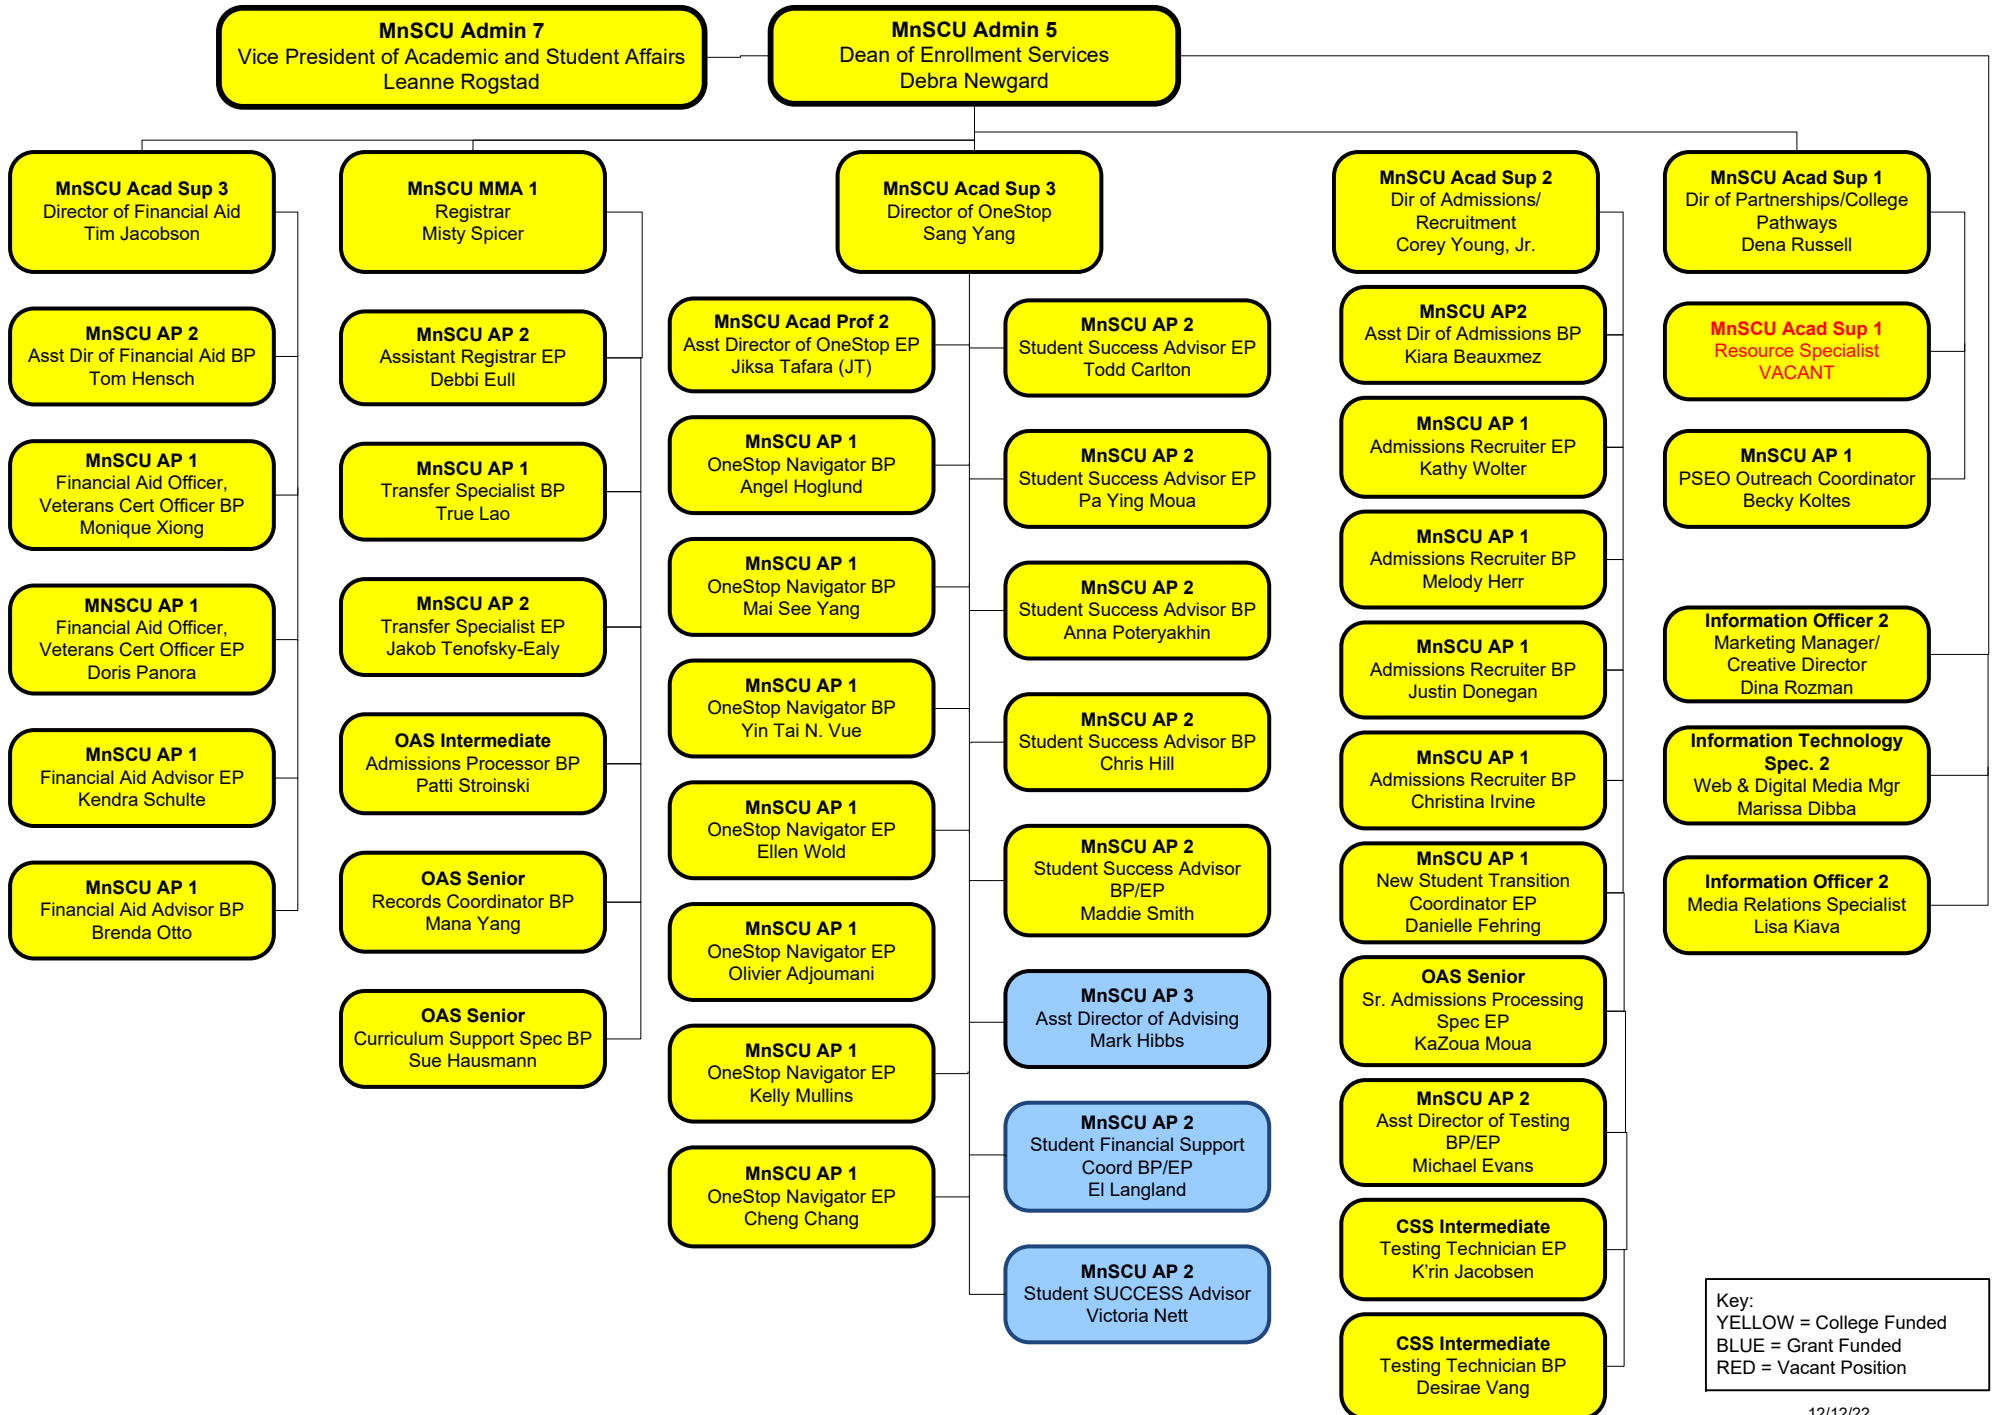

# Hennepin Technical College

## Organizational Chart for Enrollment Services

Key:  
 YELLOW = College Funded  
 BLUE = Grant Funded  
 RED = Vacant Position