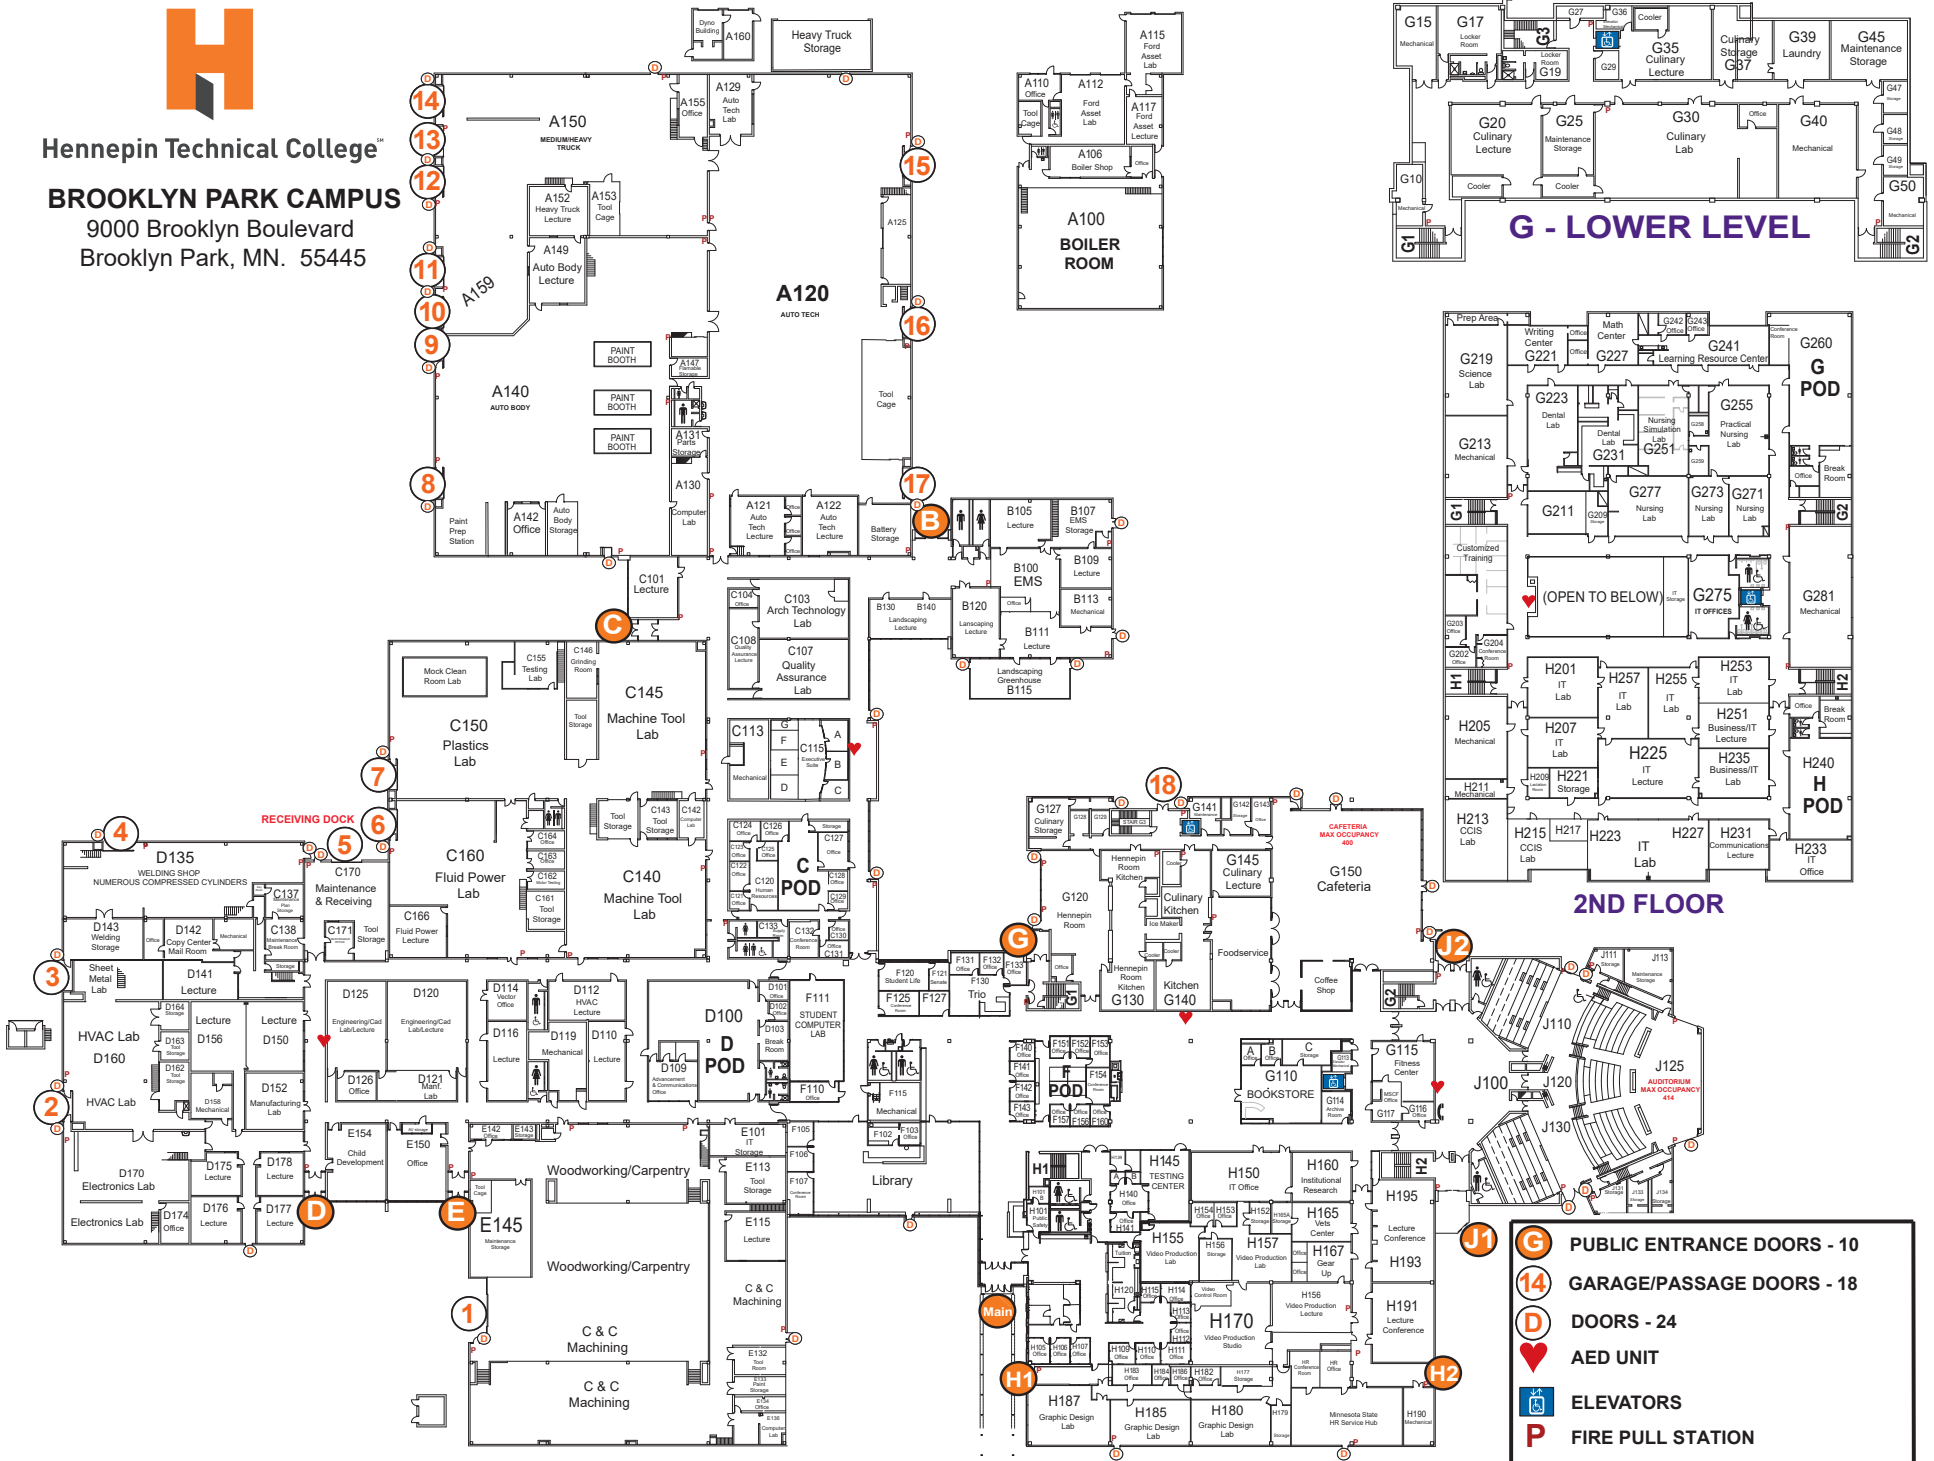

**Henepin Technical College™**  
**BROOKLYN PARK CAMPUS**  
 9000 Brooklyn Boulevard  
 Brooklyn Park, MN. 55445

**G - LOWER LEVEL**

**2ND FLOOR**

- G** PUBLIC ENTRANCE DOORS - 10
- 14** GARAGE/PASSAGE DOORS - 18
- D** DOORS - 24
- ♥** AED UNIT
- ♿** ELEVATORS
- P** FIRE PULL STATION