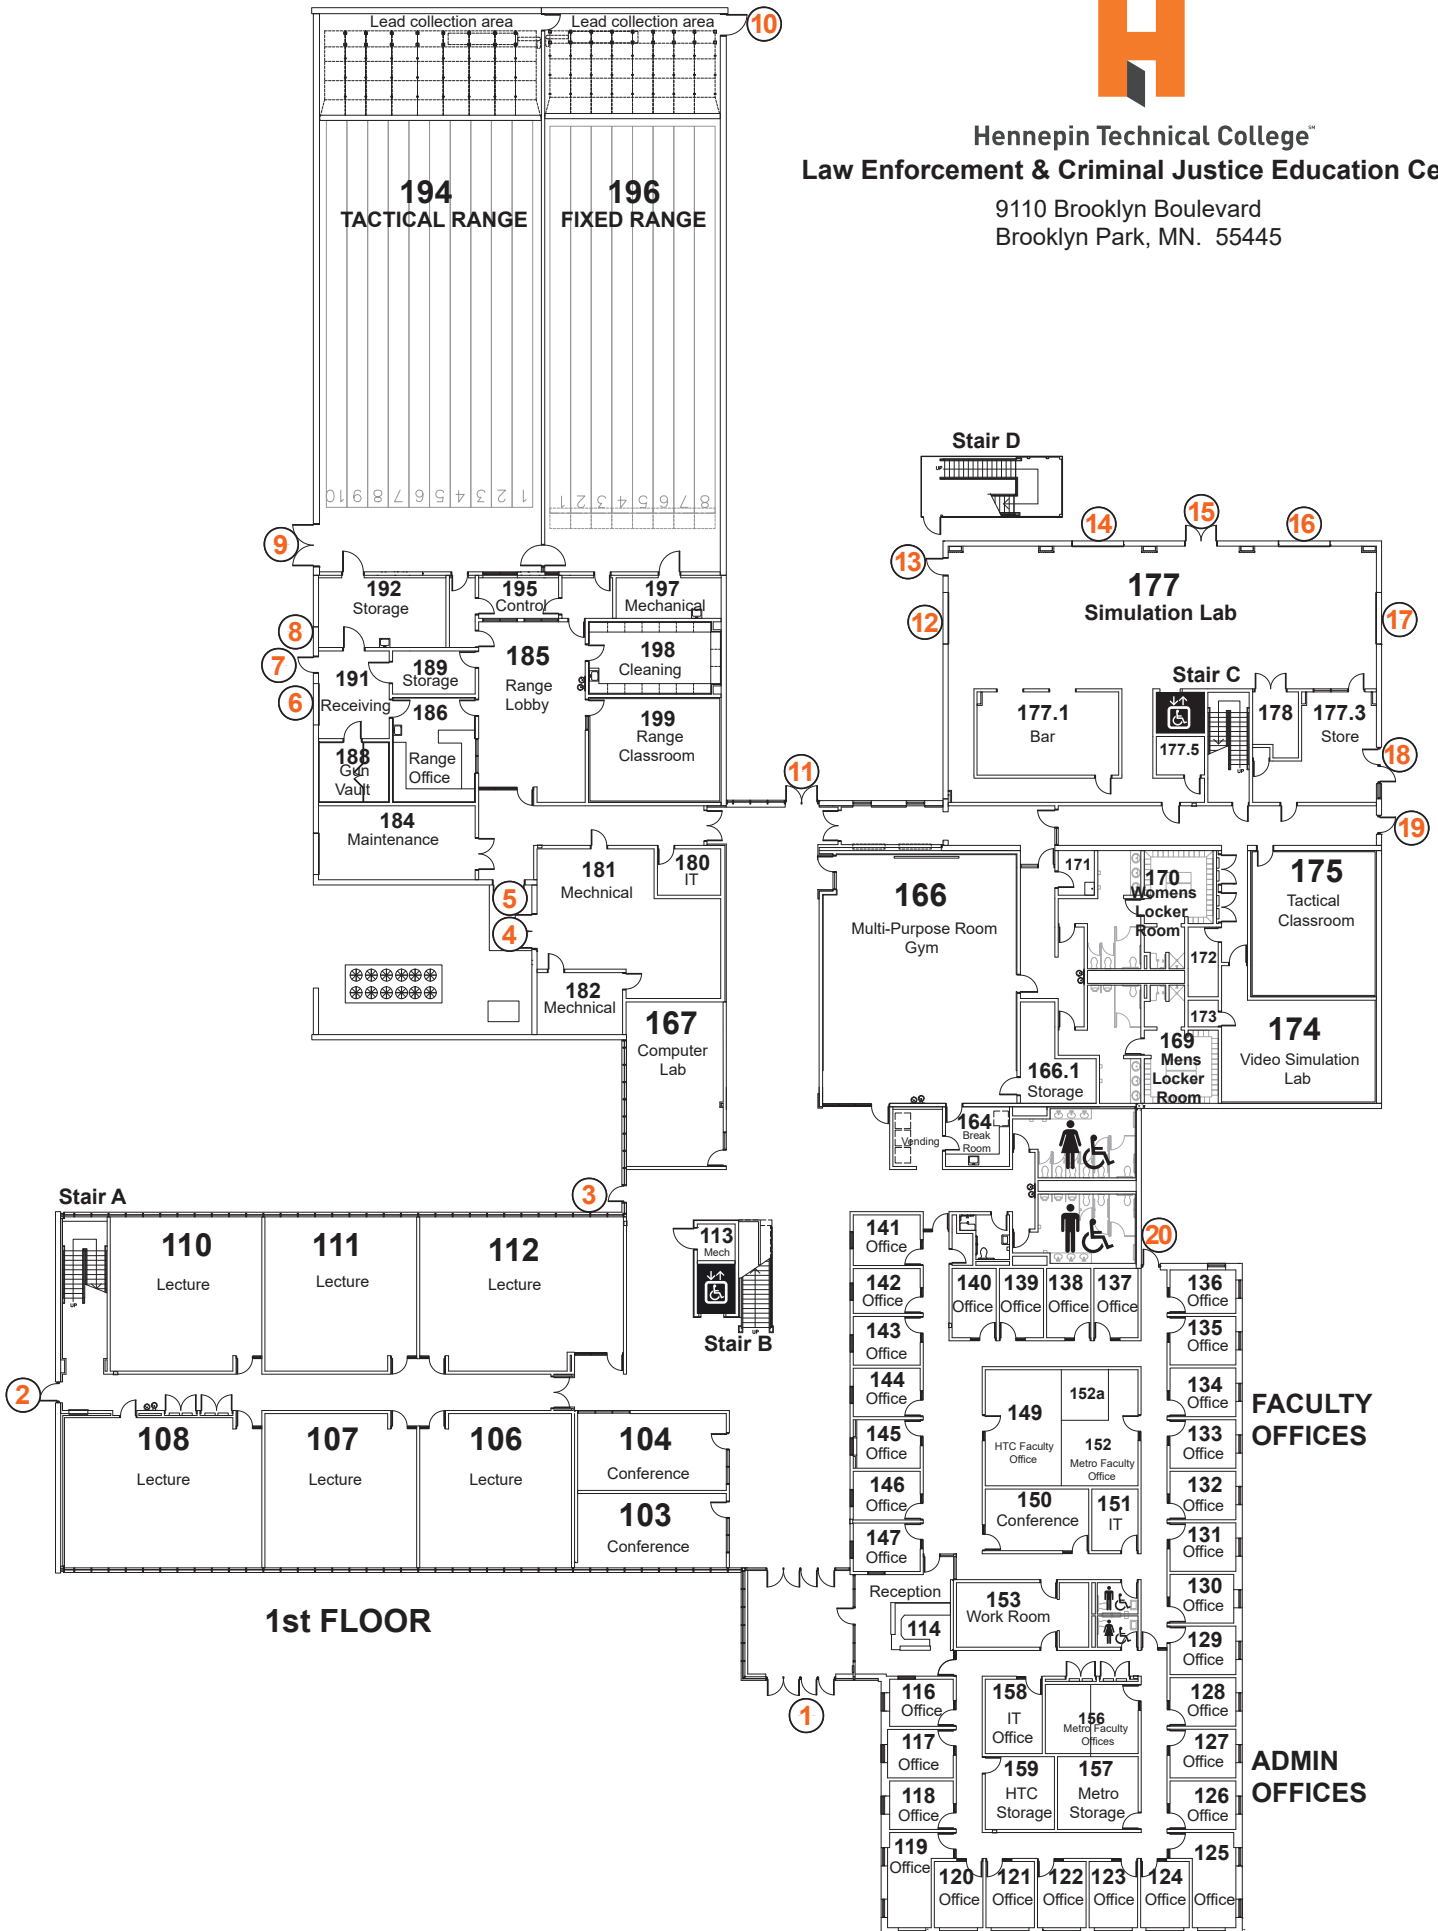

Hennepin Technical College™ Law Enforcement & Criminal Justice Education Center

9110 Brooklyn Boulevard
Brooklyn Park, MN. 55445

Hennepin Technical College Brooklyn Park Campus

9000 Brooklyn Boulevard, Brooklyn Park, MN 55445

- (M) Main Entrance
- (E) Additional Entrances
- Visitor Reserved Parking
- Handicapped Parking
- Student Parking
- Faculty/Staff Parking
- Motorcycle Parking
- Bicycle Rack

← Elm Creek Blvd.

→ Brooklyn Boulevard (77th Avenue)