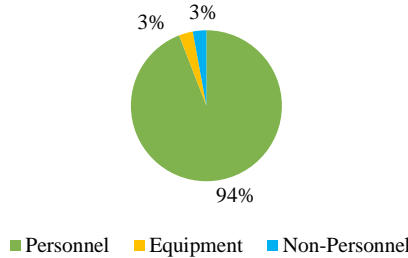

Expenditures

Revenue (Negative percentages not included. Values may be rounded.)