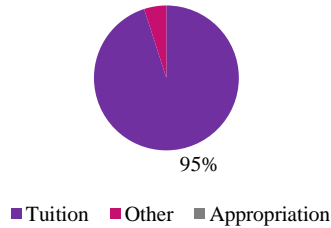

### Program Data

Employees	Headcount	FTE
Fulltime Faculty	10	13.91
Part-time/Adjunct	10	1.5

FYE/FTE Ratio			
Year	FYE	FTE	Ratio
FY 2015	308.4	15.41	20.01
FY 2014	317.00	15.19	20.86
FY 2013	312.70	16.58	18.86

#### Expenditures

**Revenue** (Negative percentages not included. Values may be rounded.)