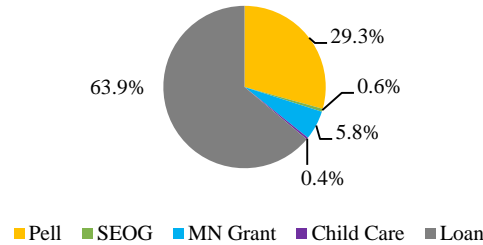

Financial Aid Recipients	60.4%
Average Financial Aid Amount.....	$7,236

Hennepin Technical College™ Universities System.

A member of the Minnesota State Colleges and Universities System.

Award Types Available 2016

- A.A.S.
  - .NET Programmer
  - Desktop Support
  - Executive Administrative Professional
  - Network Administrator/Analyst
- Diploma
  - .NET Programmer
  - Desktop Support Specialist
  - Network Support Specialist
  - Workplace Administrative Professional
- Advanced Technical Certificate
  - .Net Programmer
  - Cisco Networking
  - Linux Networking
  - Microsoft Database Specialist
  - Windows Networking
- Occupational Certificate
  - Computer Service Desk Technician
  - Workplace Administrative Assistant

Desire2Learn

- Online (16)
- Blended (34)
- Face-to-Face (109)

Points of Interest

- Cisco Networking Academy
- Network Security Courses
- Microsoft Office 2007 courses
- Microsoft Windows 7 courses
- Multiple blended and online courses
- Flexible scheduling