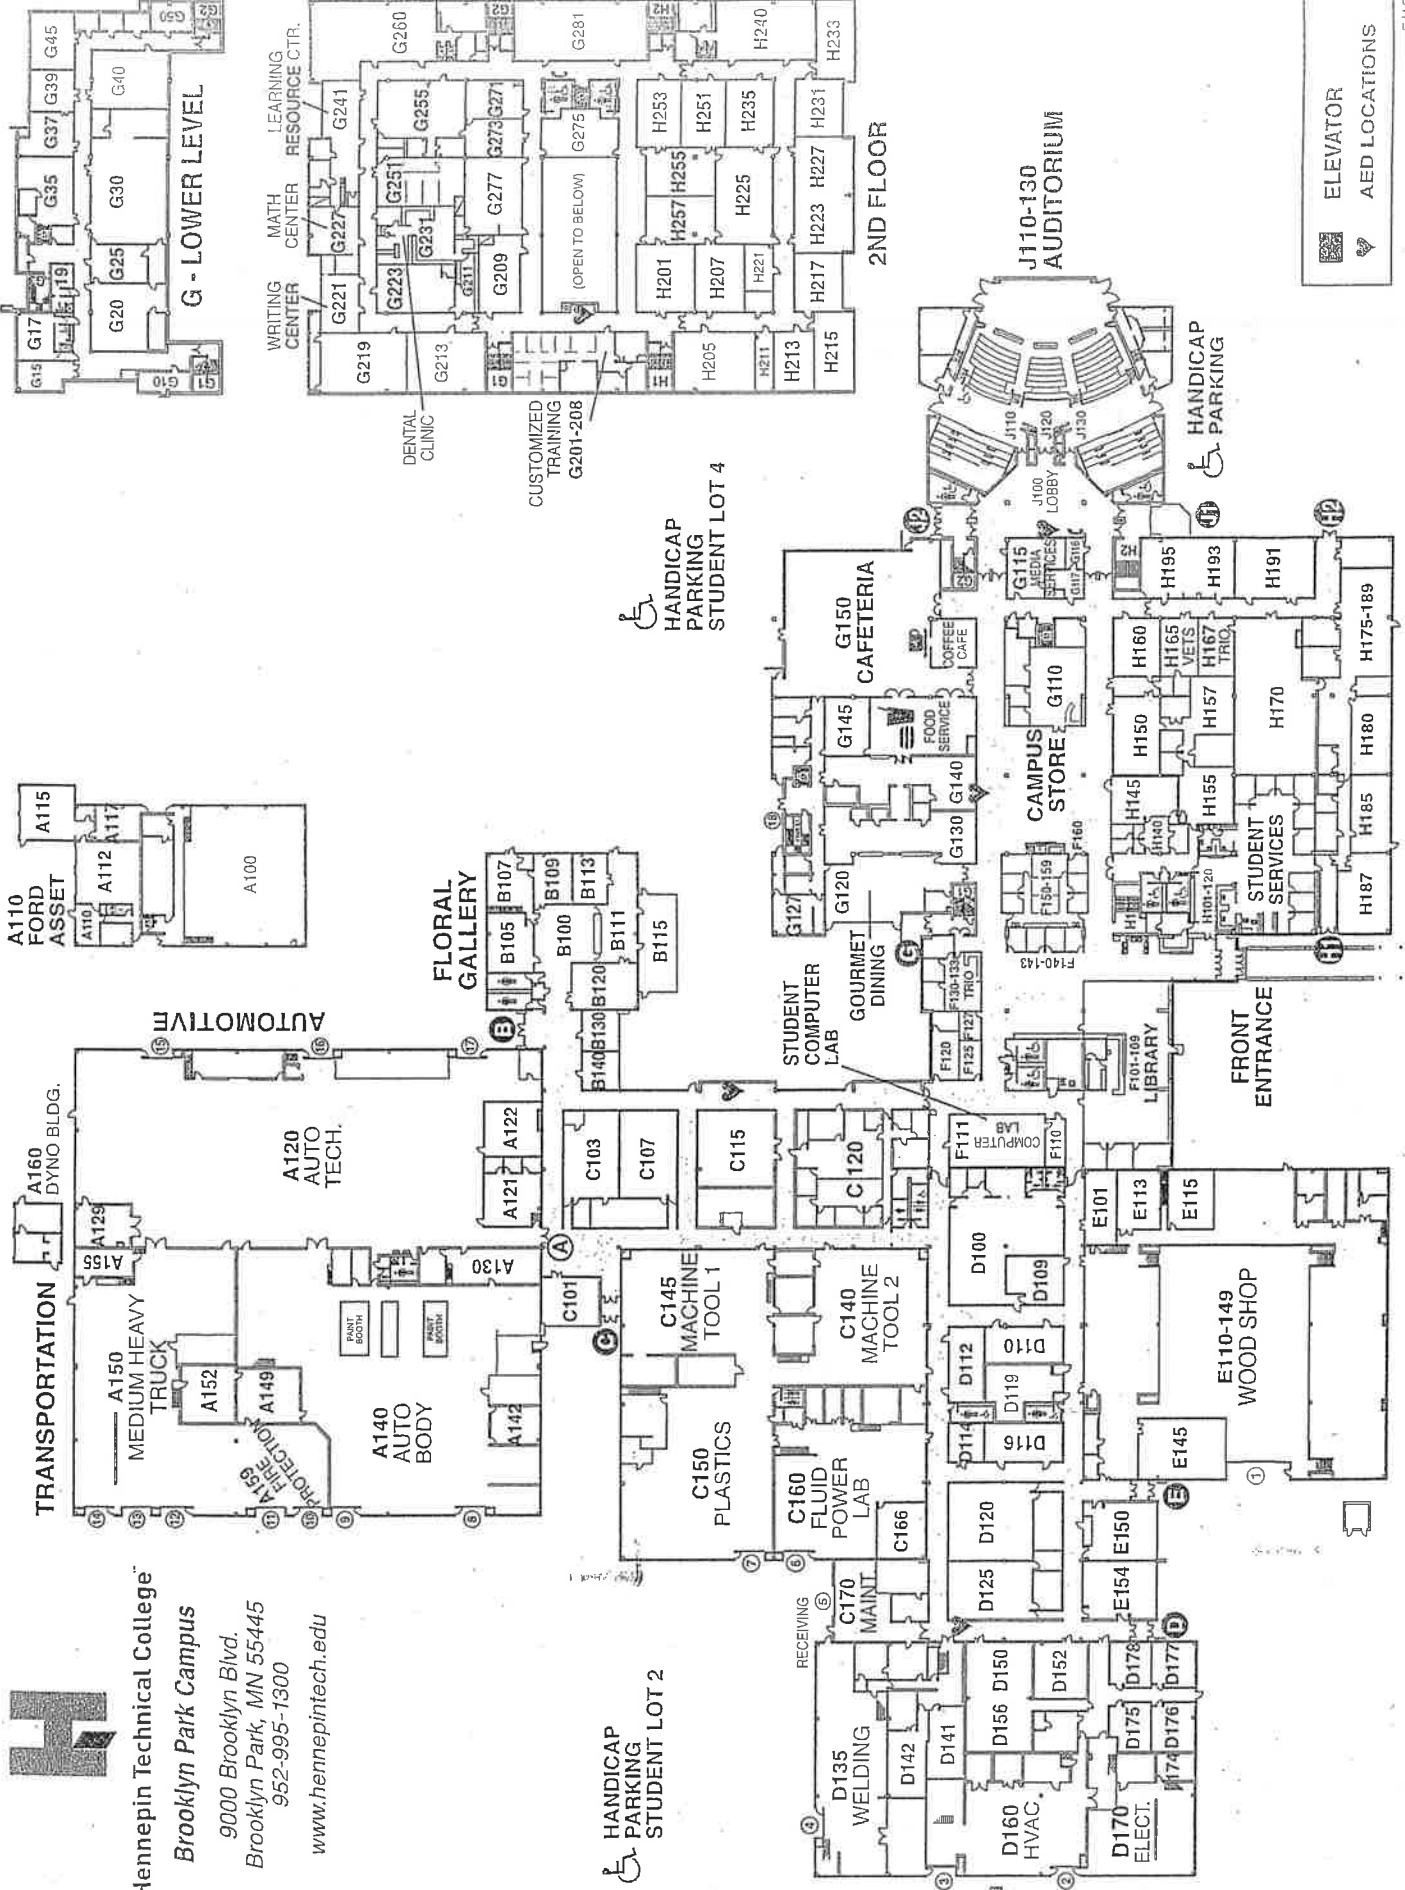

**Hennepin Technical College**  
*Brooklyn Park Campus*  
 9000 Brooklyn Blvd.  
 Brooklyn Park, MN 55445  
 952-995-1300  
[www.hennepintech.edu](http://www.hennepintech.edu)

ELEVATOR  
 AED LOCATIONS

# CAMPUS PARKING MAP