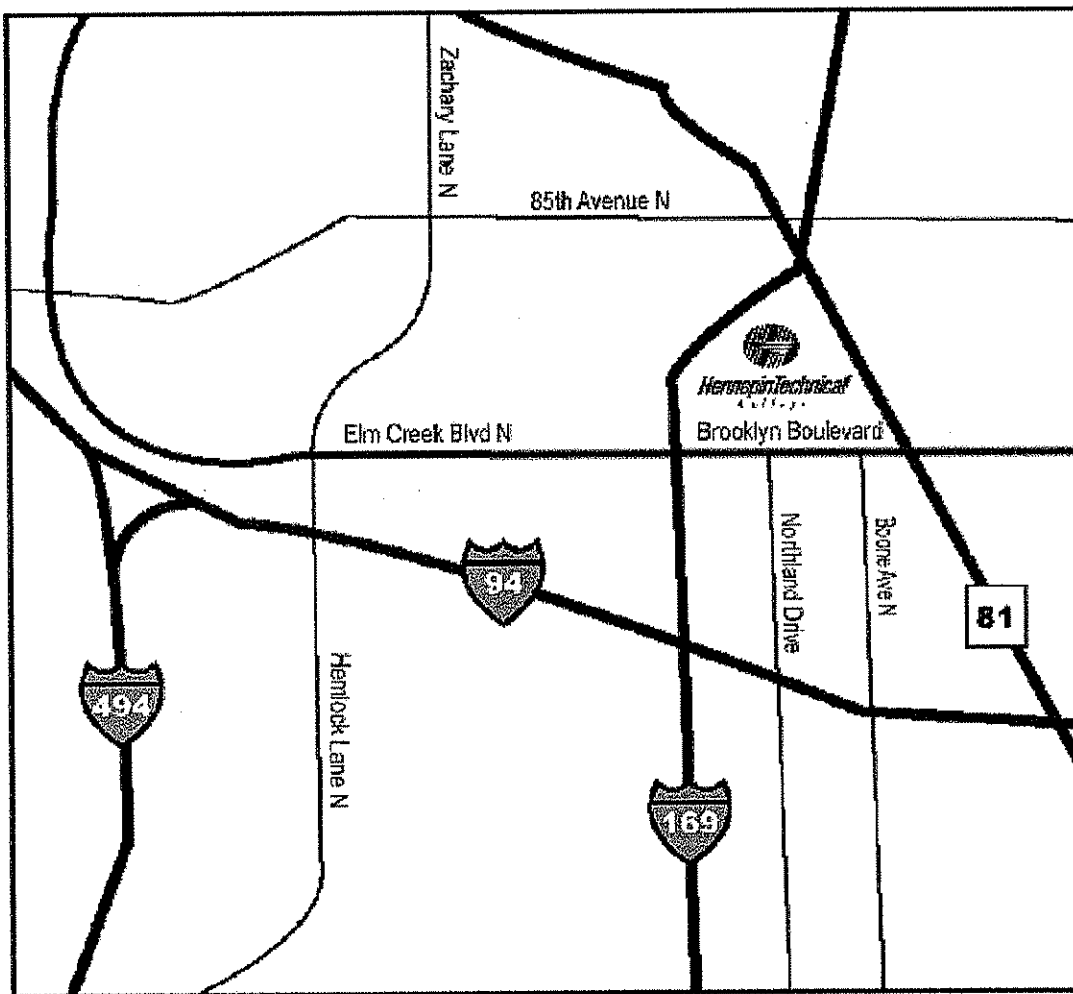

Hennepin Technical College - Brooklyn Park Campus Map and Driving Directions

Law Enforcement and Criminal Justice Education Center
9110 Brooklyn Boulevard
Brooklyn Park, MN 55445

NOTE: We are in a separate building on the northwest side of the campus grounds. At the entrance to the HTC campus, take the road to your **RIGHT** and follow it until you reach a stop sign. Turn **LEFT**. Our building is straight ahead.

From Eastbound or Westbound 94:

- Exit from 94 onto Highway 169 North
- Exit from 169 at the Brooklyn Boulevard exit
- Turn right onto Brooklyn Boulevard and follow to Northland Drive
- Turn left to Brooklyn Park Campus
- The campus is one block east of 169 on the north side

From Northbound or Southbound 169:

- Exit from 169 at the Brooklyn Boulevard exit
- Turn east onto Brooklyn Boulevard and follow to Northland Drive
- Turn left to Brooklyn Park campus
- The campus is one block east of 169 on the north side